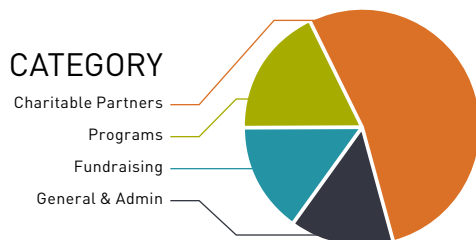

EXPENSES

Charitable Partners	$	593,032
Programs	$	199,690
Fundraising	$	165,931
General & Admin	$	157,549
TOTAL	$	1,116,202